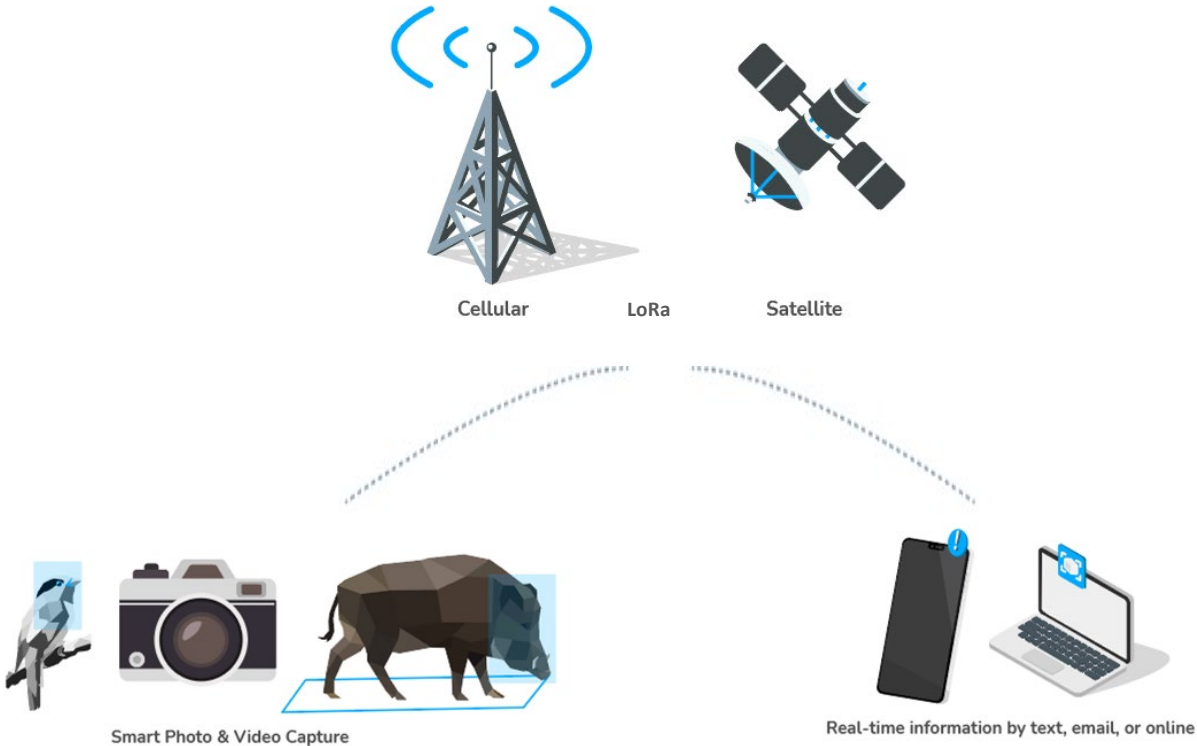

HOW IT WORKS: